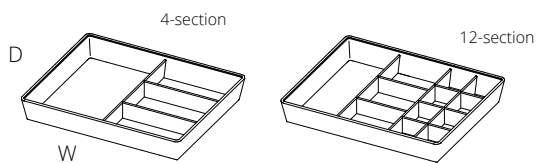

Depth: 437 mm Height: 32 mm

WIDTH	COLOUR	ART. NO.	PRICE
600 mm	White/White	601815	57,60
	Platinum/Grey	601820	57,60

D COR MIRROR

Depth: 25 mm Height: 635 mm

WIDTH	COLOUR	ART. NO.	PRICE
598 mm	White	600015	70,00
	Grey	600020	70,00

D COR ACCESSORY SHELF

Depth: 131 mm Height: 32 mm

WIDTH	COLOUR	ART. NO.	PRICE
605 mm	White	607415	32,80
	Grey	607420	32,80

D COR ACCESSORY TRAY

Width: 498 mm Depth: 399 mm Height: 75 mm

	COLOUR	ART. NO.	PRICE
4-section	Grey	611630	47,90
12-section	Grey	611730	50,00