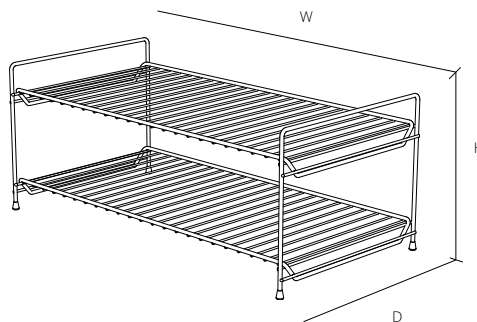

D COR ACCESSORY SHELF

Depth: 131 mm Height: 32 mm

WIDTH	COLOUR	ART. NO.	PRICE
605 mm	White	607415	32,80
	Grey	607420	32,80

D COR ACCESSORY TRAY

Width: 498 mm Depth: 399 mm Height: 75 mm

	COLOUR	ART. NO.	PRICE
4-section	Grey	611630	47,90
12-section	Grey	611730	50,00

GLIDING SHOE RACK

Depth: 430 mm Height: 96 mm

WIDTH	COLOUR	ART. NO.	PRICE
448 mm	White	267310	30,30
605 mm	White	266610	40,60
	Platinum	266680	42,20

GLIDING SHOE SHELF MESH

Depth: 430 mm Height: 96 mm

WIDTH	COLOUR	ART. NO.	PRICE
450 mm	White	486290	40,70
	Platinum	486288	42,30
605 mm	White	486190	48,60
	Platinum	486188	50,60
	Graphite	486128	53,60

CLICK-IN SHOE RACK

Depth: 194 mm Height: 92 mm

WIDTH	COLOUR	ART. NO.	PRICE
598 mm	White	482010	10,50
	Platinum	482080	11,00

FREESTANDING SHOE STORAGE

Freestanding shoe rack in two levels creates extra space for shoes. Easy to move or store as it folds flat.