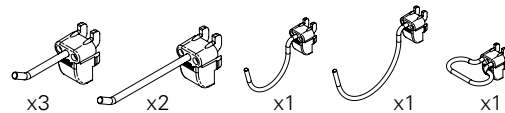

MULTI HOLDER

Holder for tools. Designed with holes of different sizes. Clicks in place on the Storing board.

W x D x H	COLOUR	ART. NO.	PRICE
190 x 45 x 35 mm	Grey	478570	4,00

WRENCH HOLDER

Designed to hold different sizes of spanners for example. Comes in two parts and can therefore be adjusted for width. Hooks onto the Storing board.

W x D x H	COLOUR	ART. NO.	PRICE
12 x 38 x 110 mm	Grey	478470	4,00

PEG BOARD CUP

Solid tall box for storage of small items such as pens or smaller tools. To be secured to the Storing board. Comes in a 2-pack.

W x D x H	COLOUR	ART. NO.	PRICE
37 x 30 x 75 mm	Grey	479870	1,40

PLIERS HOOK

Circular hook suitable for hanging pliers or scissors for example. Clicks in place on the Storing board. Comes in a 2-pack.

W x D x H	COLOUR	ART. NO.	PRICE
55 x 45 x 33 mm	Grey	479270	4,00

ROUND HOOKS FOR BOARD

Oval hooks suitable for storage of tools that do not have a hole for hanging as drilling machine, hammer or rubber mallet. Use in pair. Clicks in place on the Storing board. Comes in a 2-pack.

W x D x H	COLOUR	ART. NO.	PRICE
21 x 92 x 53 mm	Grey	479770	3,10
21 x 120 x 69 mm	Grey	479670	3,70

SET OF HOOKS

A mix of different hooks for Storing board, to support different type of storage of for examples tools. Comes in a 8-pack and consists of: 3 Short tool hooks, 2 Long tool hooks, 1 Round large hook, 1 Round small hook, 1 Pliers hook.

COLOUR	ART. NO.	PRICE
Grey	479970	10,30